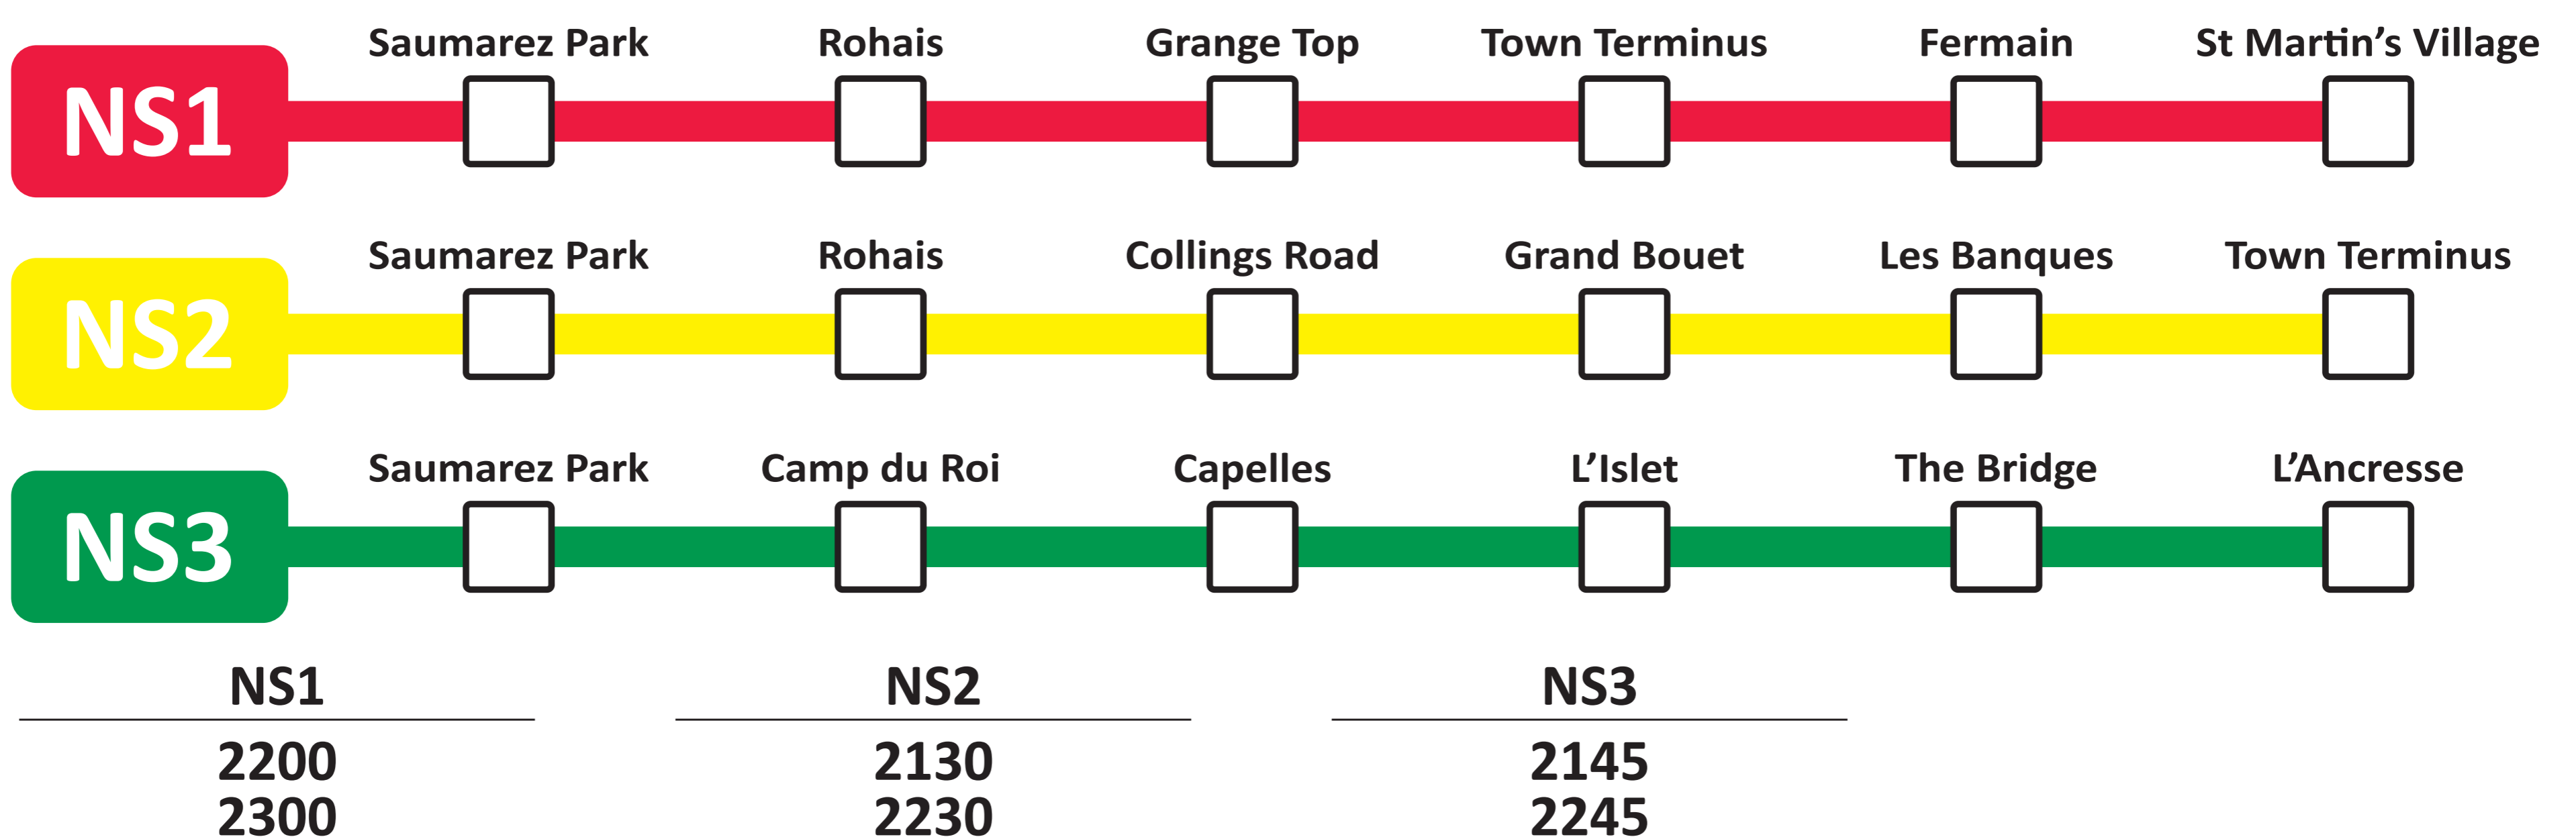

## South Show - Friday 13 & Saturday 14

Daytime Buses **81 91 92 93 94 95**

The South Show runs Friday 1pm until 8pm & Saturday from 10am until 6pm

## West Show - Wednesday 18 & Thursday 19

Daytime Buses **60 61 91 92 93 94**

Special Late Buses for Advance Ticket Holders Only

## North Show - Wednesday 25 & Thursday 26

Daytime Buses **P2 41 42**

Special Late Buses for Advance Ticket Holders Only

All tickets for the additional services will have been bought before the event from the Town Terminus Shop. These advance tickets cost £3

(No other ticket, passes or concessions will be accepted on the Special Late Buses)