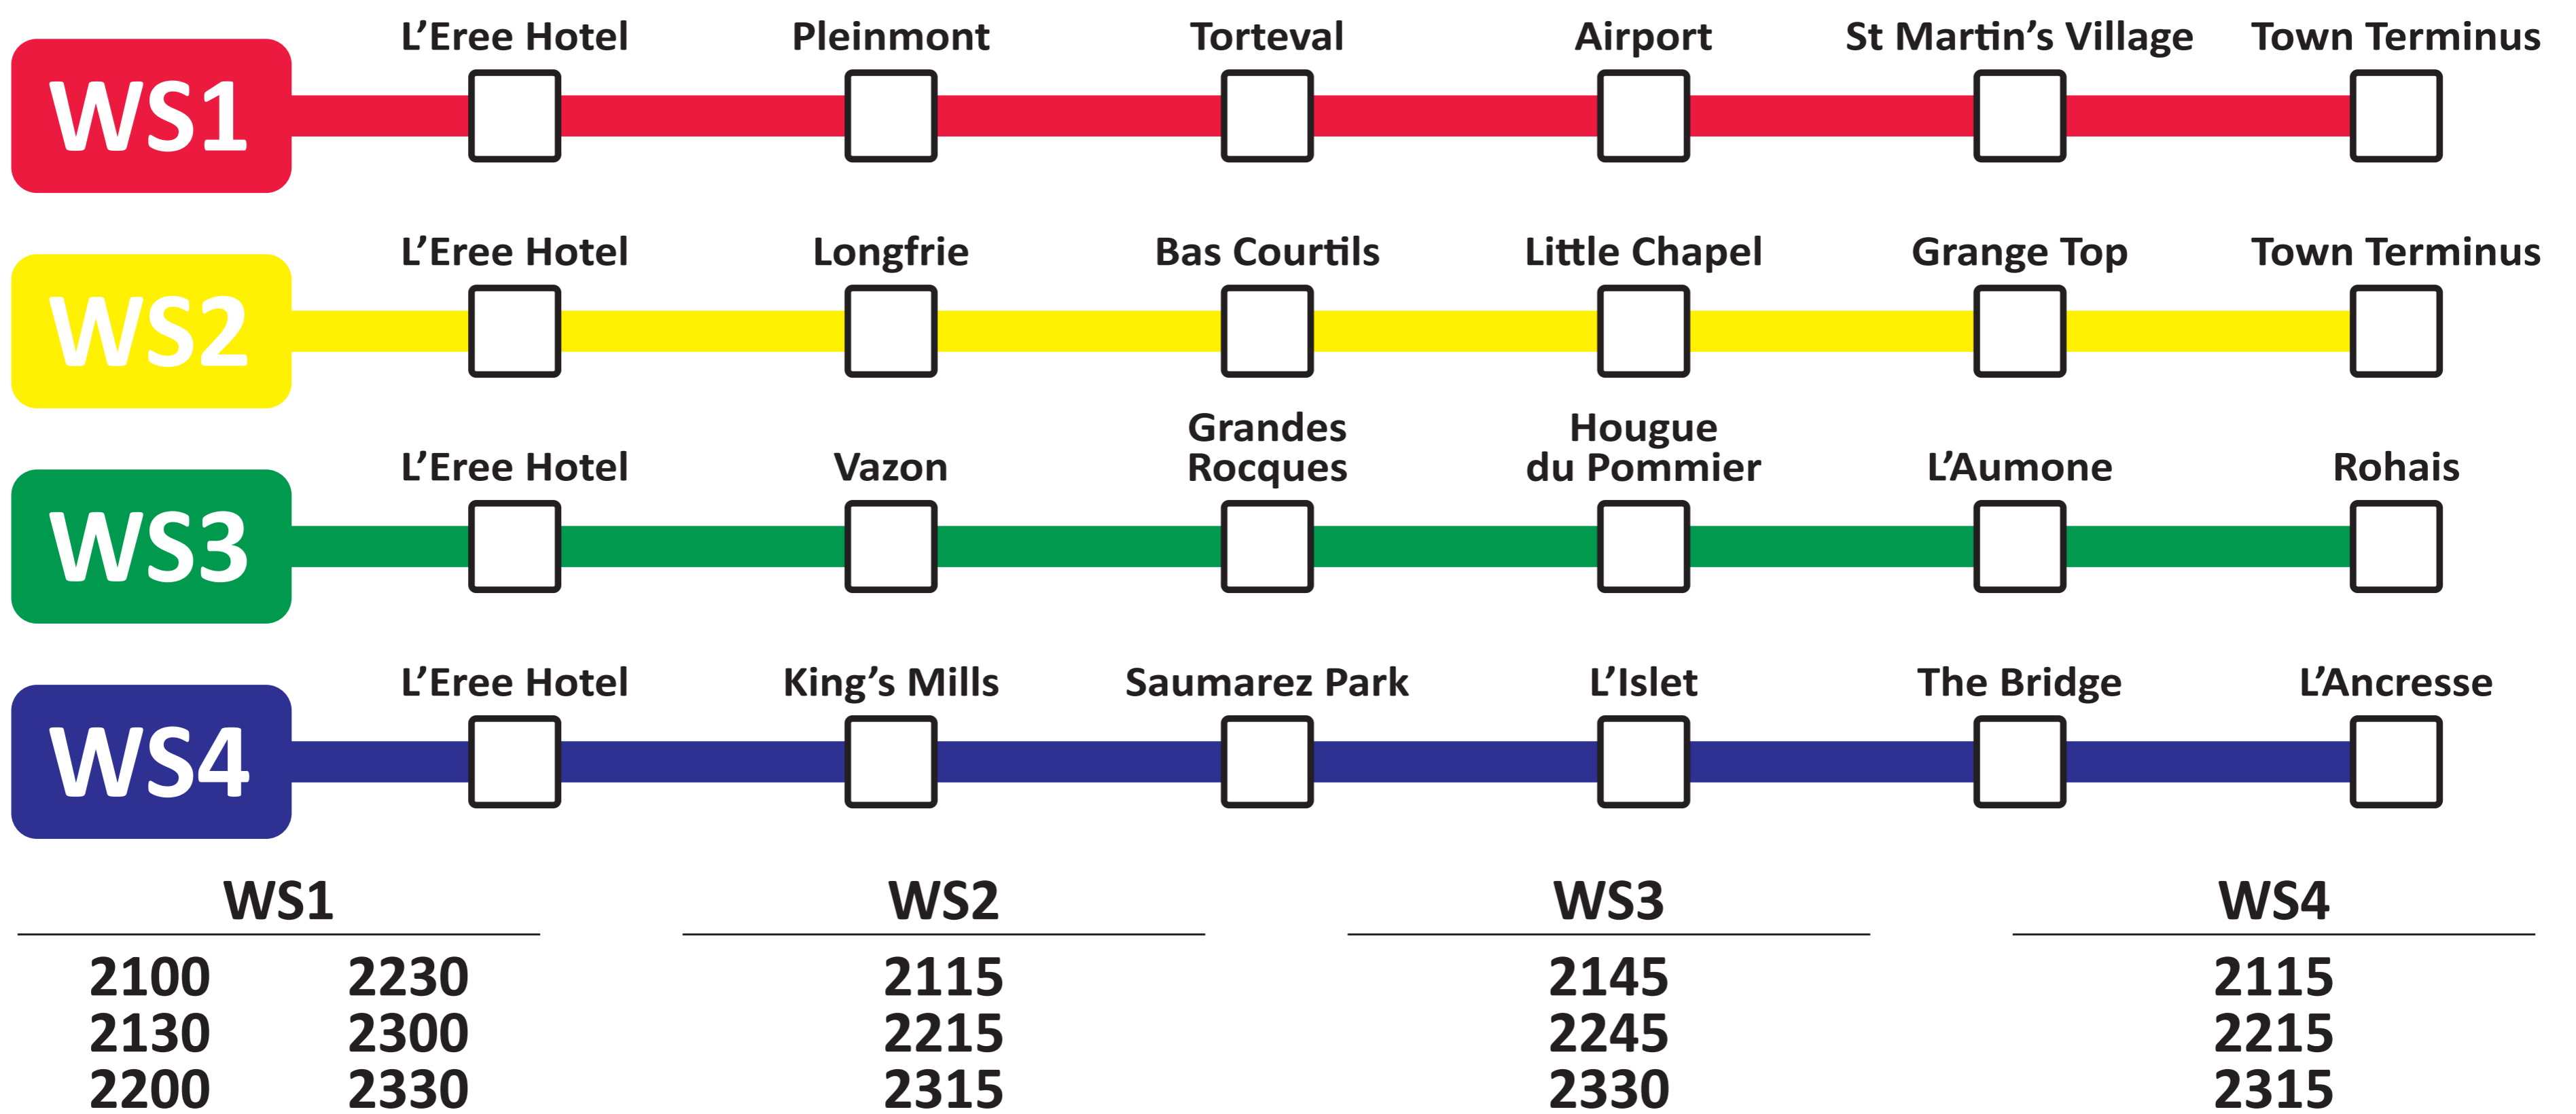

# SHOWTIME – August 2021

## South Show - Friday 13 & Saturday 14

Daytime Buses **81 91 92 93 94 95**

The South Show runs Friday 1pm until 8pm & Saturday from 10am until 6pm

## West Show - Wednesday 18 & Thursday 19

Daytime Buses **60 61 91 92 93 94**

Special Late Buses for Advance Ticket Holders Only

## North Show - Wednesday 25 & Thursday 26

Daytime Buses **P2 41 42**

Special Late Buses for Advance Ticket Holders Only

All tickets for the additional services will have been bought before the event from the Town Terminus Shop. These advance tickets cost £3